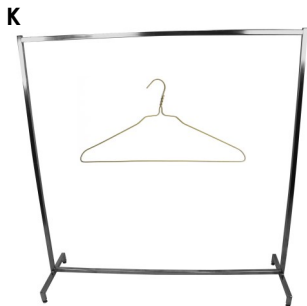

Accessories

A) Chrome Stanchion & 8' Velvet Rope
38"H

B) Stanchion w/ 8' Black Retractable Belt
38"H

C) Stanchion w/ 8' Red Retractable Belt
38"H

D) Chrome Bag Rack
15"W 12"D 50"-71"H

E) Black Bag Rack
15"W 12"D 48"-72"H

F) Literature Rack
10"W 11"D 57"H

G) Wastebasket
Disposable or plastic
11"W 9"D 16"H

H) 22" x 28" Sign Stand
Black or Silver
22"W 10"D 60"H

I) Easel
37"W 24"D 65"H

J) Tack Board
72"W 24"D 82"H

K) Coat Rack w/20 Hangers
60"W 14"D 60"H

L) Coat Tree
9"W 9"D 69"H

M) Large Raffle Drum
25"W 16"D 18"H

N) Small Raffle Drum
14"W 11"D 11"H

O) Mini Refrigerator
21"W 19"D 33"H

P) Standard Refrigerator
31"W 28"D 61"H

Q) Modern Floor Lamp
18"W 16"D 60"H

R) Modern Table Lamp
12"W 12"D 22"H

Don't see what you're looking for? See more styles and sizes online at www.convshow.com or give us a call at (313) 386-5555!