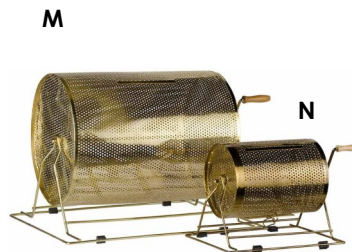

Accessories

A) Chrome Stanchion & 8' Velvet Rope
38"H

B) Stanchion w/ 8' Black Retractable Belt
38"H

C) Stanchion w/ 8' Red Retractable Belt
38"H

D) Chrome Bag Rack
15"W 12"D 50"-71"H

E) Black Bag Rack
15"W 12"D 48"-72"H

F) Literature Rack
10"W 11"D 57"H

G) Wastebasket
Disposable or plastic
11"W 9"D 16"H

H) 22" x 28" Sign Stand
Black or Silver
22"W 10"D 60"H

I) Easel
37"W 24"D 65"H

J) Tack Board
72"W 24"D 82"H

K) Coat Rack w/20 Hangers
60"W 14"D 60"H

L) Coat Tree
9"W 9"D 69"H

M) Large Raffle Drum
25"W 16"D 18"H

N) Small Raffle Drum
14"W 11"D 11"H

O) Mini Refrigerator
21"W 19"D 33"H

P) Standard Refrigerator
31"W 28"D 61"H

Q) Modern Floor Lamp
18"W 16"D 60"H

R) Modern Table Lamp
12"W 12"D 22"H

Don't see what you're looking for? See more styles and sizes online at www.convshow.com or give us a call at (313) 386-5555!